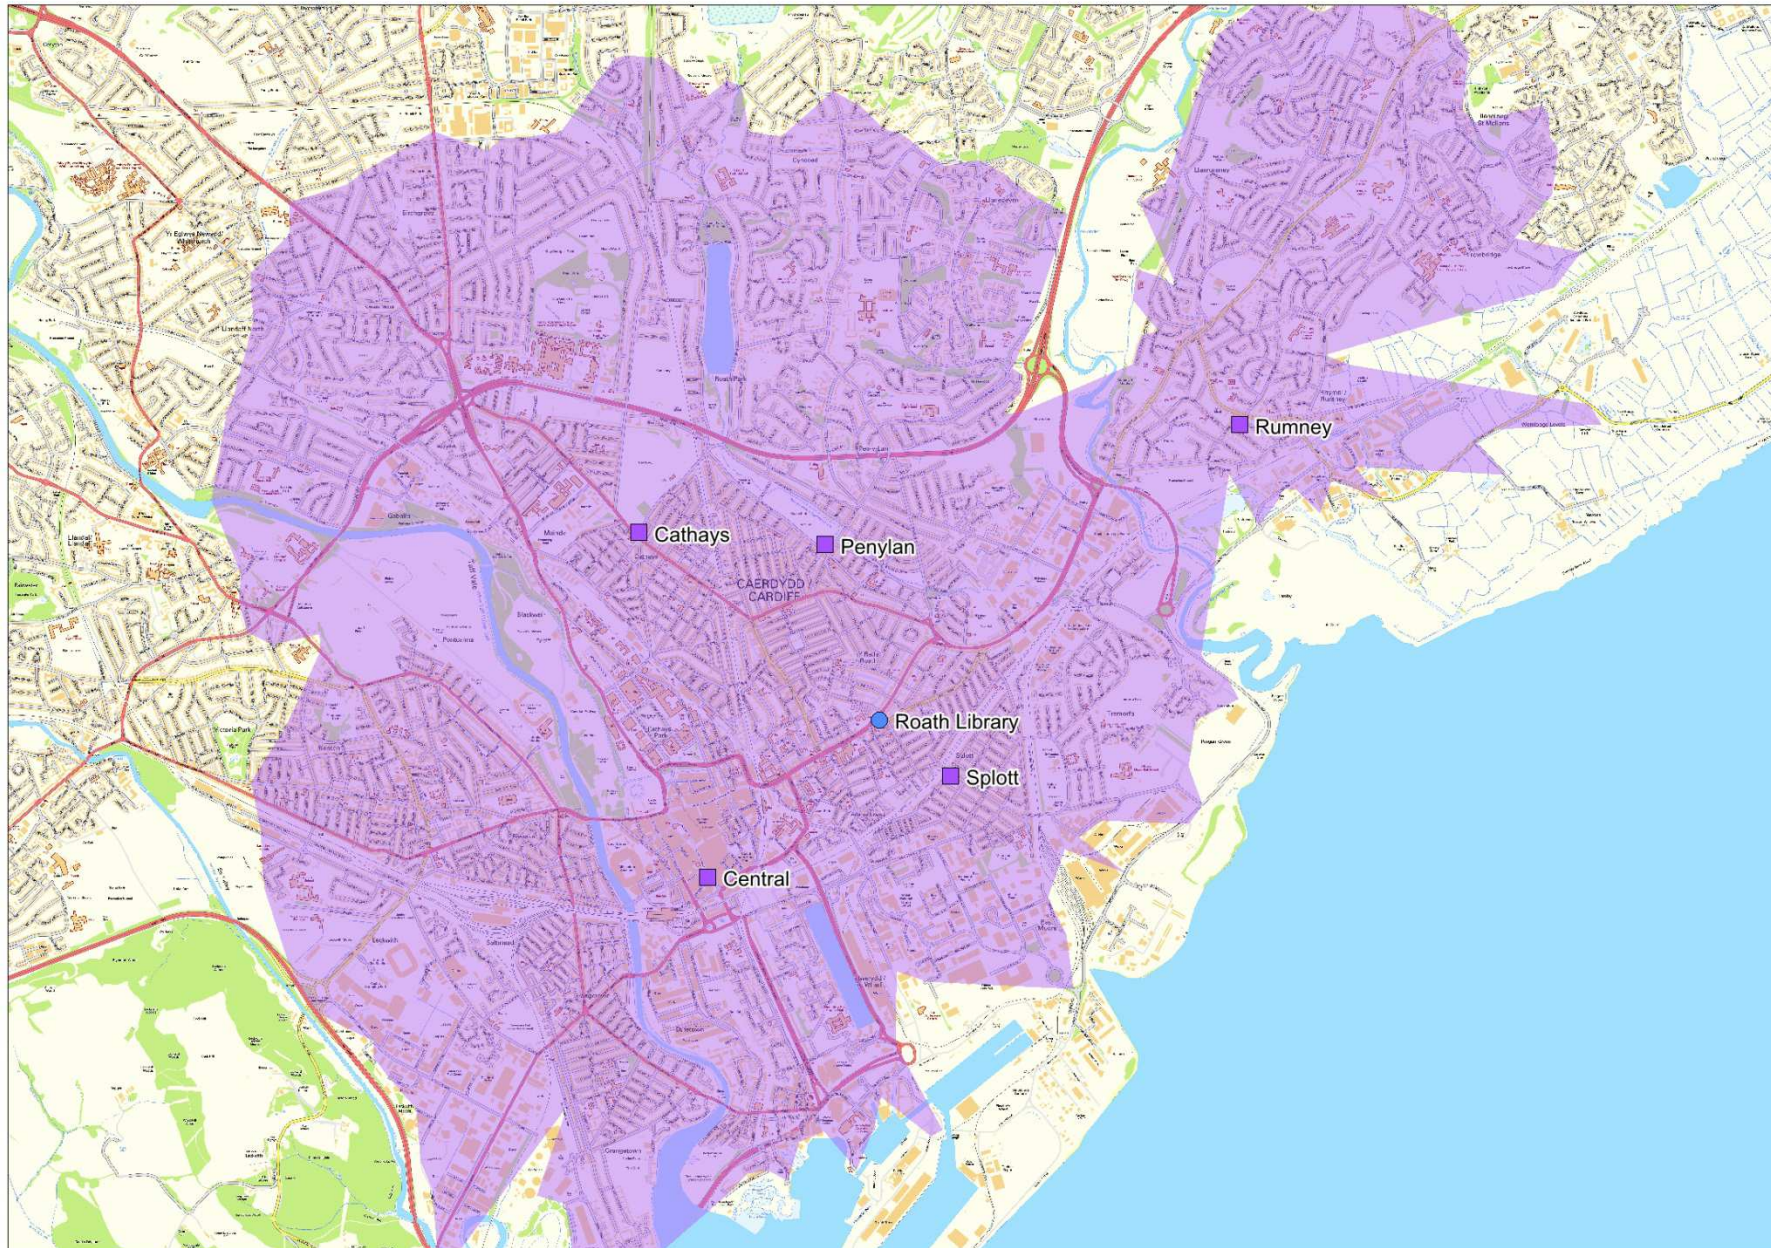

Roath library 2 mile coverage – 58,016 residential properties

Roath library - Surrounding libraries 2 mile coverage

Roath library & Surrounding libraries 2 mile coverage