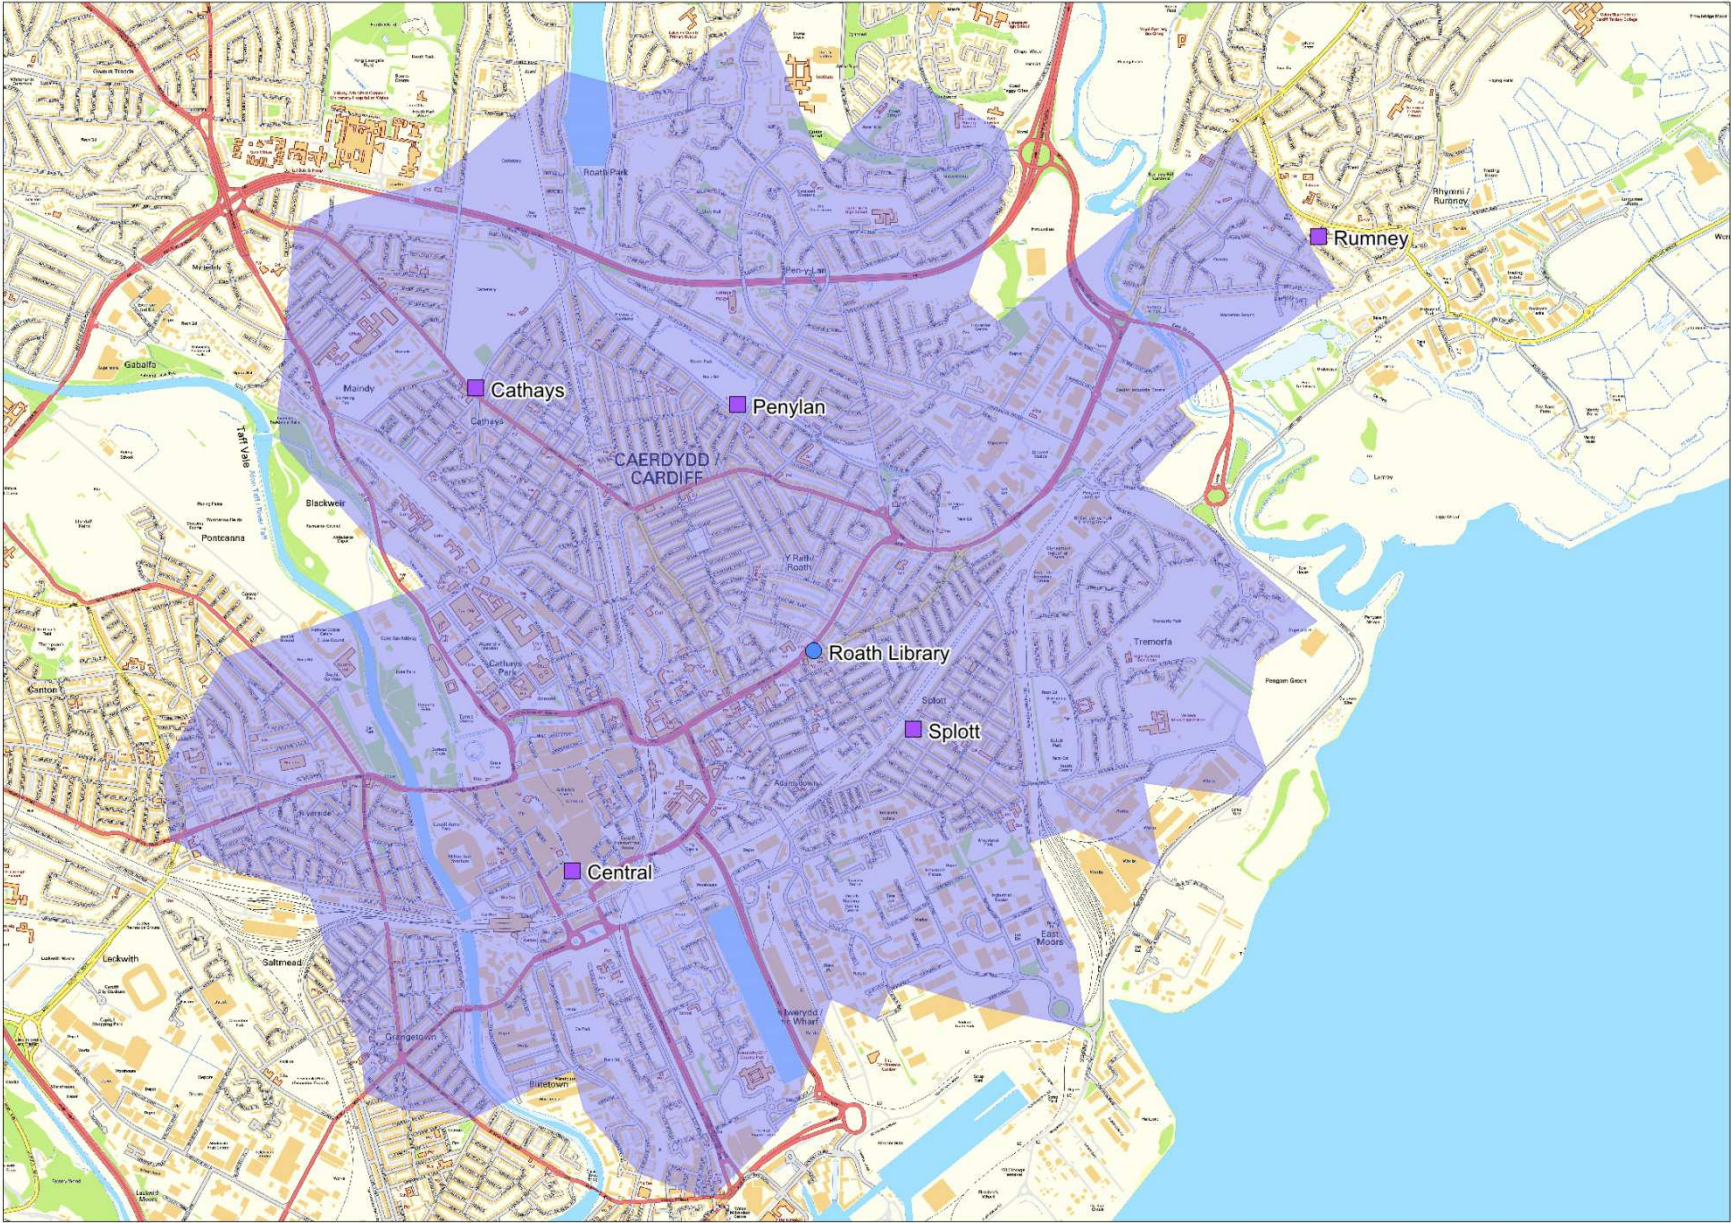

Roath library 2 mile coverage – 58,016 residential properties

Roath library - Surrounding libraries 2 mile coverage

Roath library & Surrounding libraries 2 mile coverage